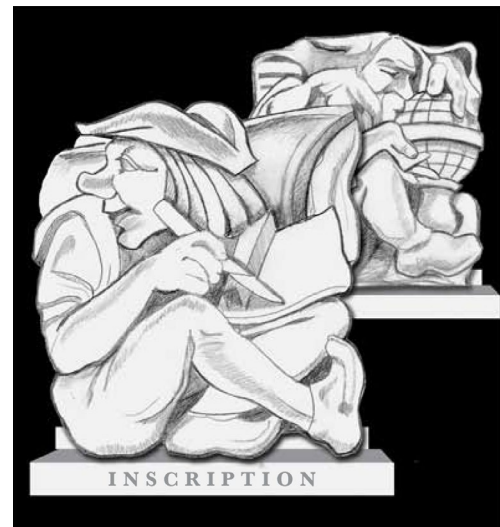

F. Ice Bucket by Simon Pearce

H. Signet Rings

M.LAHART & CO

GIFTS of DISTINCTION for AMERICA'S GREAT UNIVERSITIES

RECOGNITION GIFTS - STATEMENT GIFTS

A. Captain's Chair

B. **MONTBLANC**

C. Historic Rummel Prints (25" x 38")