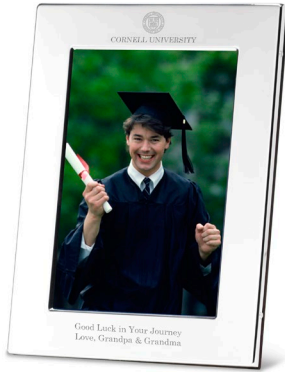

I. Needlepoint Tote

J. Maple Cutting Board

K. Wastebasket

M.LAHART & CO

GIFTS of DISTINCTION for AMERICA'S GREAT UNIVERSITIES

RECOGNITION GIFTS - TIER 3

A. Pewter Frame 5x7

B. Glass Tankard by Simon Pearce